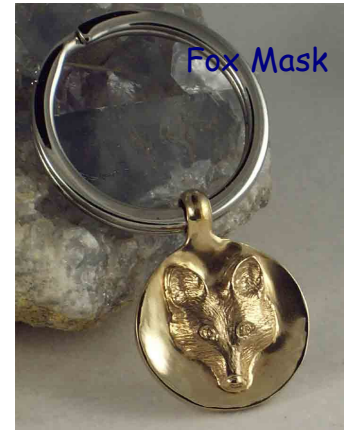

Key Fobs are 1 - 1.5 inch diameter. Varies by design.

# Key Fobs

Ancient Casting Bronze is a very hard metal, ideal for a key fob, on a 32 mm split ring.

We add new pieces routinely.....dog breeds, horse breeds.....  
Send your request!