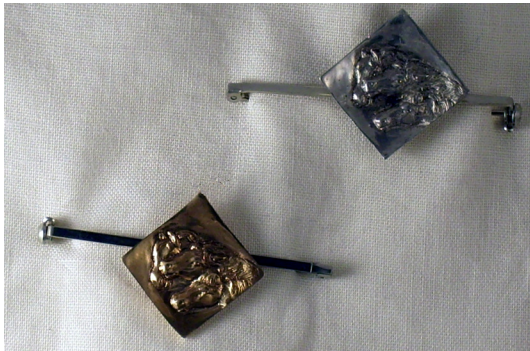

# Stock Pins

Sterling Fox Mask with Rope Edge 7/8 inch round on 2 inch bar pin.

Dressage Horse pose in Sterling or Bronze on 2 inch bar pin.

Cross Country Horse (XC), 7/8 inch round on 2 inch bar pin. Sterling or Bronze

Friesian oval on 2 inch bar pin. Measures 1 1/8 x 3/4 inch. Sterling or Bronze

Hunter pose, 7/8 inch round on 2 inch bar pin. Sterling or Bronze

Fox Pup Horn on 2 inch bar pin. Sterling or Bronze

Pharaoh's Horses Medium Square On 2 inch bar pin. Sterling or Bronze

Dressage Horse, 7/8 inch round on 2 inch bar pin. Sterling or Bronze

Horse Shoe on 2 inch bar pin. Sterling or Bronze

Pharaoh's Horses Beaded edge, 7/8 or 1 1/4 inch round on a 2 inch bar pin. Sterling or Bronze